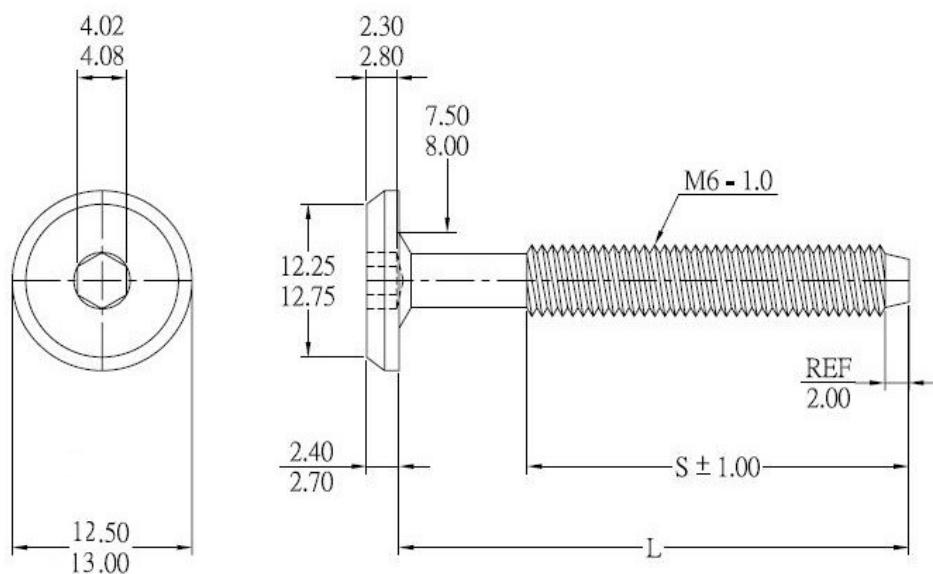

## Description:

Thirteen Screw, M6x30mm (28+2), Black Oxide, Conical

## Item number:

12.01.729-1

Units	Box	Carton	HS Code	Barcode
Pcs.	1	3000	7318155898	
				5704866020688

L	M6x25mm (23+2)
L	M6x30mm (28+2)
L	M6x40mm (38+2)